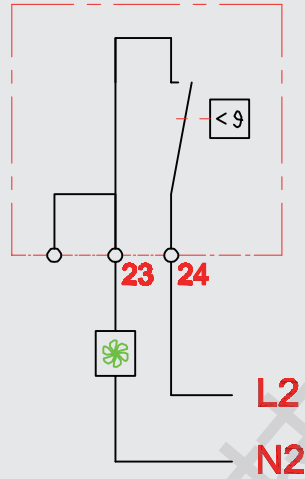

#### 1.1 产品参数 Product Parameters

|   |  |
|---|--|
| 产品重量<br>Product Weight                                    | 90g  |
| 产品尺寸<br>Product Size                                      | 69mm*50mm*46mm                               |
| 温控范围<br>Temperature Range                                 | -10°C ~ 50°C                                 |
| 切换温度公差<br>Switching Temperature Tolerance                 | 7K±4K  |
| 最大切换容量<br>Maximum Switching Capacity                      | 250V / AC, 10(2)A / 120V AC, 15(2)A / DC 30W |
| 导轨安装<br>DIN-Rail Mounting                                 | 35mm   |
| 操作 / 存储的温度范围<br>Temperature Range for Operation / Storage | -20°C ~ +80°C                                |

本温控器为单通道且为常开控制回路：

1. 常开触点：常用于监控过滤器风扇，热交换器或当温度超过设定数值时闭合电路输出信号；
2. 常闭触点：常用于连接加热器，当温度达到设定数值时断开线路。

The thermostat is a single channel and normally open control loop:

1. Normally open contacts are often used to monitor filter fans, heat exchangers or close circuit output signals when the temperature exceeds the set value;
2. Normally closed contact: it is commonly used to connect heater, and disconnect the line when the temperature reaches the set value.

## 2 原理图

### Schematic Diagram