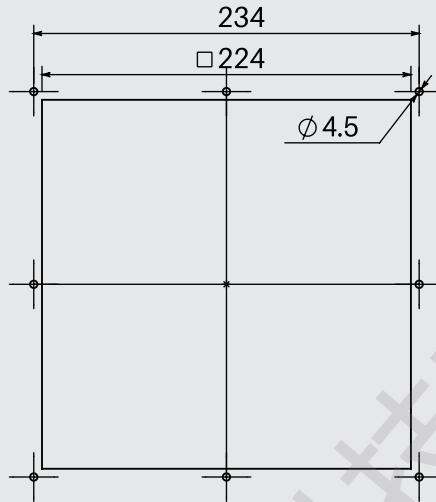

安装图 Installation Diagram