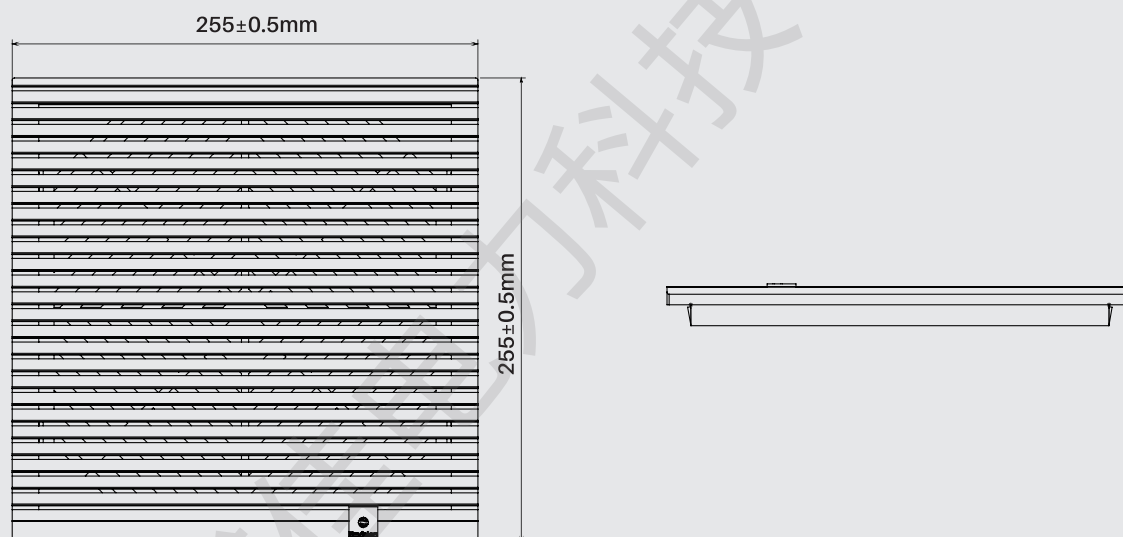

UE-iCooling-UF3325-100

颜色 Color	RAL7035
包装单元 Packaging Unit	1 件 1 Piece
重量 Weight	0.55 kg

2 原理图

Schematic Diagram

2D 图纸 2D Drawing