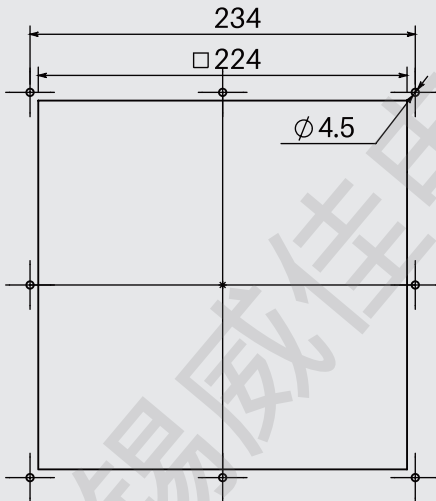

2 原理图

Schematic Diagram

风机的风量与风压曲线图

Air volume and pressure curve of fan

UE-iCooling-UF3325

2D 图纸 2D Drawing

安装图 Installation Diagram

UE-iCooling-UF3325