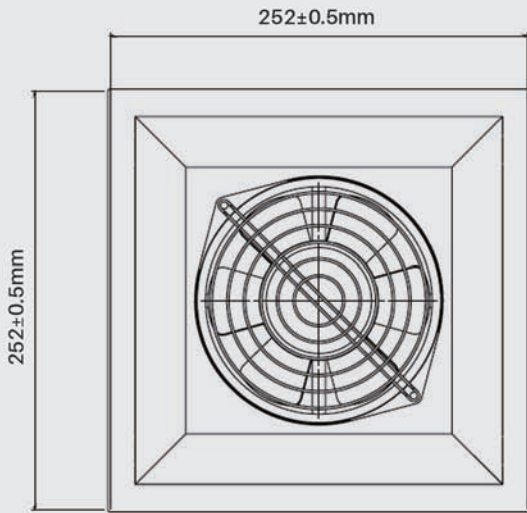

Supply: Complete installation unit, including filter pad and fan.

1.1 产品参数 Product Parameters

额定工作电压 Rated Working Voltage V, ~, Hz	230, 1 ~, 50
气流量自由送风量 Free Air Flow	325m ³ /h
带过滤棉风量 Air Volume With Filter Cotton	240m ³ /h
消耗功率 Power Consumption	45W
阻燃等级 Flame Retardant Grade	V0
防护等级 Protection Level	IP54
外壳材质 Shell Material	ASA+PC
宽度 (B) Width	255mm
高度 (H) Height	255mm
深度 (T1) Depth	12.5mm
最大安装深度 (T2) Maximum Installation Depth	105mm

2 原理图

Schematic Diagram

风机的风量与风压曲线图

Air volume and pressure curve of fan

UE-iCooling-UF3325

2D 图纸 2D Drawing

安装图 Installation Diagram

UE-iCooling-UF3325