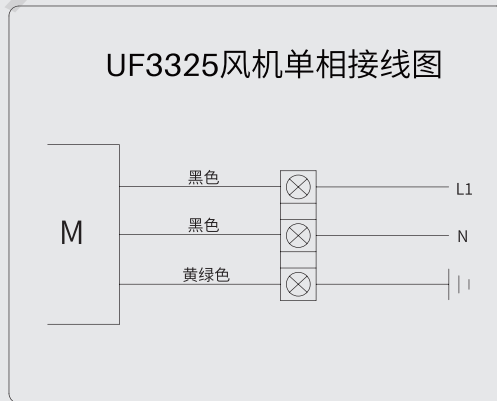

2 原理图

Schematic Diagram

风机的风量与风压曲线图

Air volume and pressure curve of fan

UE-iCooling-UF3325

2D 图纸 2D Drawing

安装图 Installation Diagram

UE-iCooling-UF3325