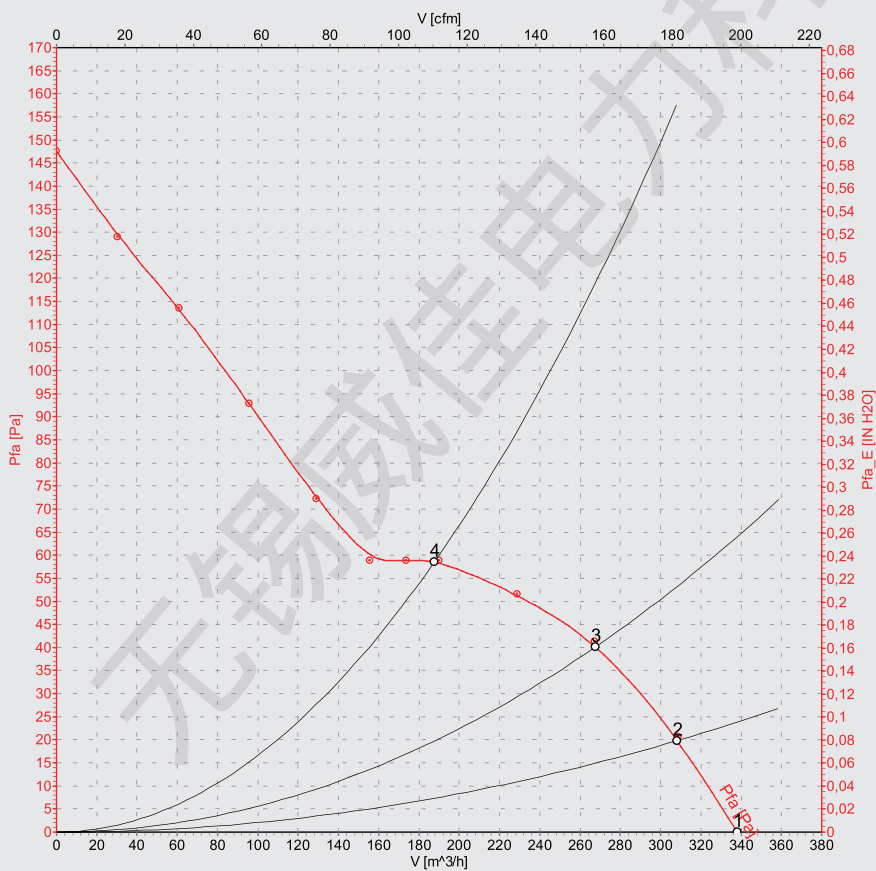

UE-iCooling-UF3325

标准安装开口尺寸 (B*H) Standard Installation Opening Size	224*224mm
风扇 Fan	交流轴流风机 AC Axial Flow Fan
工作温度范围 Operating Temperature Range	-25°C /+50°C
贮存温度范围 Storage Temperature Range	-35°C /+60°C
噪音等级 Noise Level	49 dB(A)
滤棉材质 Filter Cotton Material	聚烯烃纤维 Polyolefin Fiber
过滤等级 Filtration Grade	G3

2 原理图

Schematic Diagram

风机的风量与风压曲线图

Air volume and pressure curve of fan