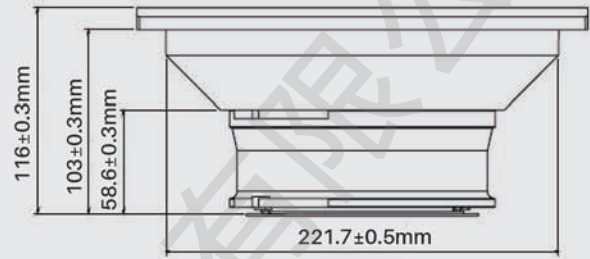

Supply: Complete installation unit, including filter pad and fan.

1.1 产品参数 Product Parameters

额定工作电压 Rated Working Voltage V, ~, Hz	230, 1 ~, 50
气流量自由送风量 Free Air Flow	325m ³ /h
带过滤棉风量 Air Volume With Filter Cotton	240m ³ /h
消耗功率 Power Consumption	45W
阻燃等级 Flame Retardant Grade	V0
防护等级 Protection Level	IP54
外壳材质 Shell Material	ASA+PC
宽度 (B) Width	255mm
高度 (H) Height	255mm
深度 (T1) Depth	12.5mm
最大安装深度 (T2) Maximum Installation Depth	105mm

2 原理图

Schematic Diagram

风机的风量与风压曲线图

Air volume and pressure curve of fan

UE-iCooling-UF3325

2D 图纸 2D Drawing

安装图 Installation Diagram

UE-iCooling-UF3325