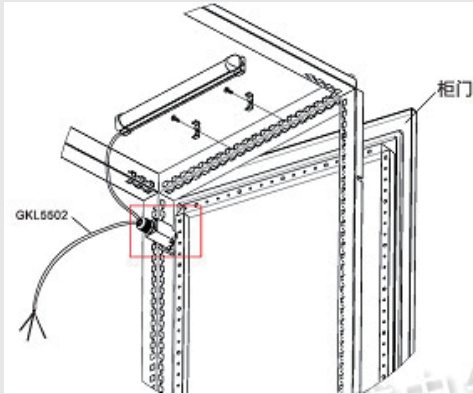

3 安装

Installation

安装示意图
Installation Diagram