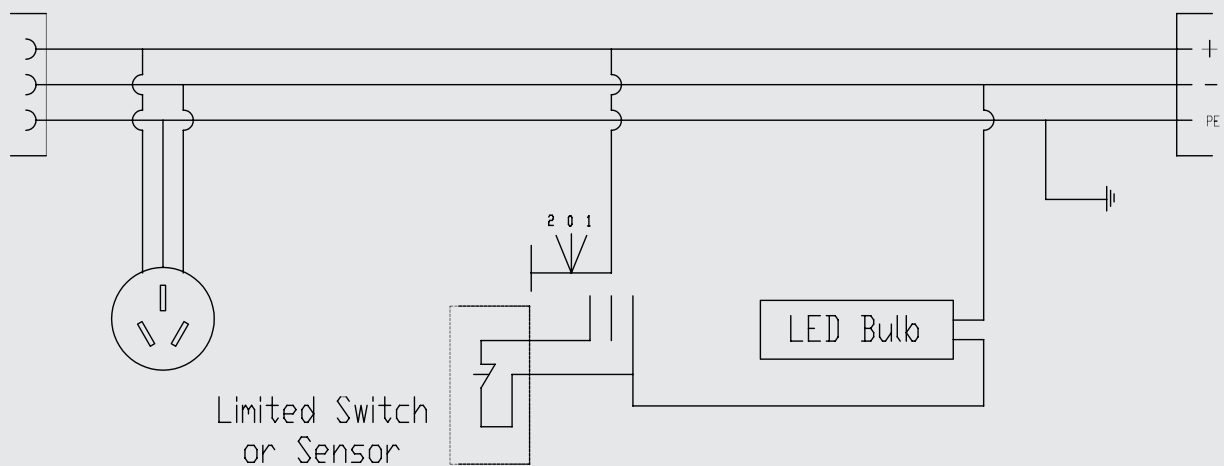

材料: 铝材 + 塑胶, 安装方便

认证: 3C, CE

UE-iLamp series adopts T5 high brightness lamp tube, anti fog, with lampshade, soft and uniform light, convenient and fast installation (with LED lamp optional).

Material: aluminum + plastic, easy to install

Certification: 3C, CE

1.1 产品参数 Product Parameters

应用领域 Application Area	适用于各种电器柜, 通讯柜的柜体的内部照明 It is suitable for the interior lighting of various electrical cabinets and communication cabinets
工作电压 Working Voltage	AC200~AC240V (特殊电压可定制) Special voltage can be customized
电源频率 Power Frequency	50~60Hz
功率 Power	8W, 12W
工作寿命 Working Life	> 50000h
照明角度 Illumination Angle	> 150°
工作温度 Working Temperature	-30°C~+70°C
材质 Material	铝合金, 灯罩: PC Aluminum Alloy, Lampshade: PC
防护等级 Protection Level	IP20

2 原理图

Schematic Diagram

3 安装

Installation

安装示意图
Installation Diagram

门位开关电源线附件
Door Switch Power Cord Accessories

UE-iLamp

Product Introduction