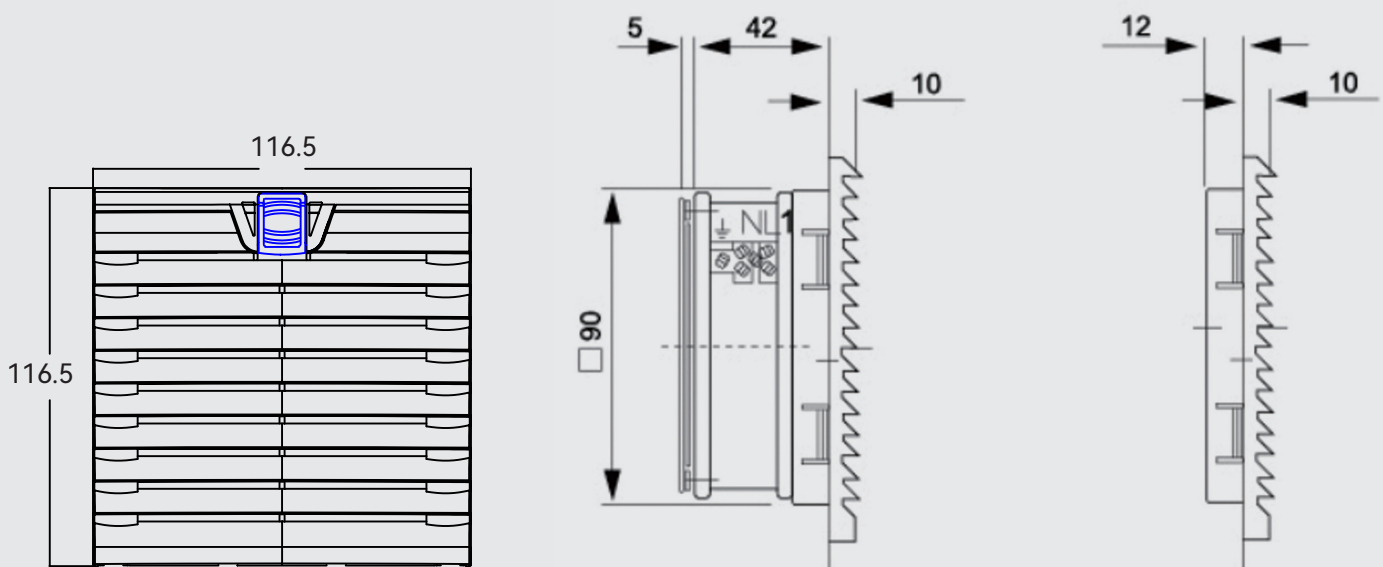

UE-iCooling-UF3321

最大安装深度 (T2) Maximum Installation Depth	42mm
标准安装开口尺寸 (B*H) Standard Installation Opening Size	92*92mm
风扇 Fan	交流轴流风机 AC Axial Flow Fan
工作温度范围 Operating Temperature Range	-25°C /+50°C
贮存温度范围 Storage Temperature Range	-40°C /+80°C
噪音等级 Noise Level	49dB(A)
滤棉材质 Filter Cotton Material	聚烯烃纤维 Polyolefin Fiber
过滤等级 Filtration Grade	G3

2 原理图

Schematic Diagram

2D 图纸 2D Drawing